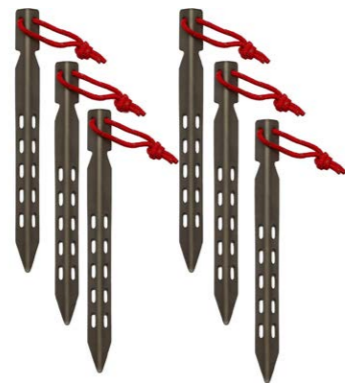

DD65 Steel Tent Stake
Material: Steel
Size: 178mm
Weight: 300g

DD73 Steel Tent Stake
Material: Steel
Size: 315mm
Weight: 440g