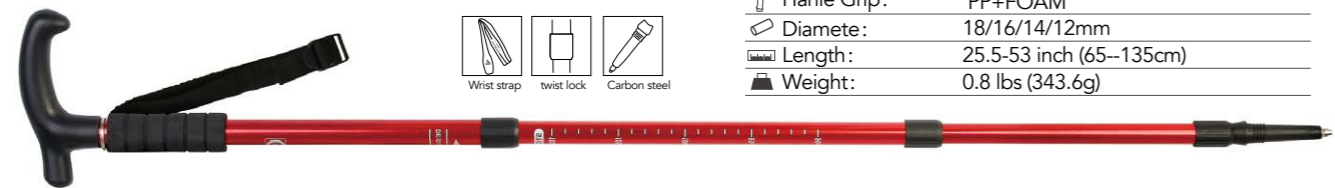

TP607-4 T Handle Trekking Pole

Shaft Material:	Alu 6061 / Alu 7075 / Carbon
Handle Grip:	PP+FOAM
Diameter:	18/16/14/12mm
Length:	25.5-53 inch (65--135cm)
Weight:	0.8 lbs (343.6g)