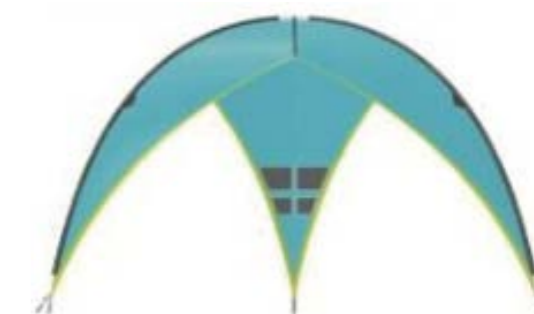

TM004	Sunshade with Side Wall
Material	210D polyester PU30
Size	157.5"x157.5"x90.5(400x400x230cm)
Packing size:	35.8"x14.9"x14.9"(91x38x38cm)
Pole:	Automatic fiberglass
Weight:	59.lbs/26.8kg
Package:	1pc/carry bag; 1pcs/ctn
Loading:	213psc/20'GP,441psc/40'GP,517psc/40'HQ