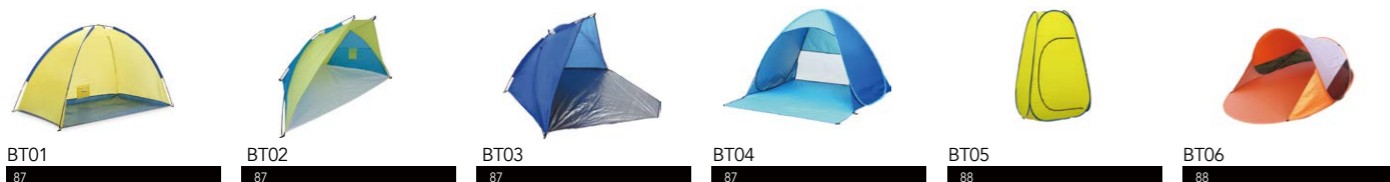

OUTDOOR TENT

OUTDOOR TENT