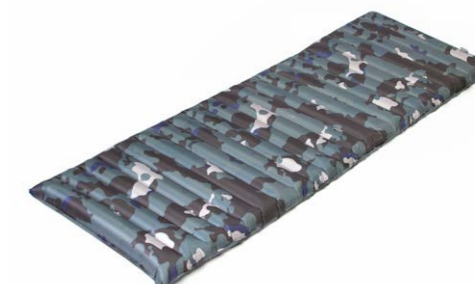

CQD25 Self inflation mat with detachable pillow

■ Material: 190T polyester pongee coated PVC
↘ Mat: 65.7"x25"2"(167x63.5x5cm)
↗ Folding Size: 13.7"x9.8"(35*25cm)
📦 Weight: 4.2bs/ 1.9kg
📦 Package: 1pc/carry bag;4pcs/ctn
📦 Pillow: 25"x12.6"(63.5x32cm)