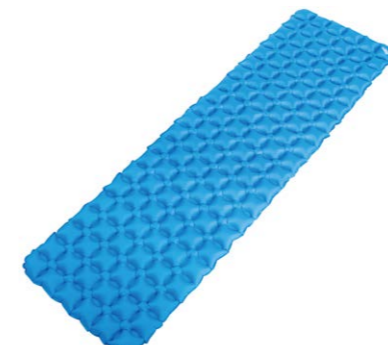

CQD02 Snowflake Inflatable Pad

Material:	20D Nylon coated TPU
Open Size:	74.8"x23.6"x2.4"(190x60x6 cm)
Folding Size:	7.9"x3.5"(20x9 cm)
Weight:	0.9lbs/420 g
Package:	1pc/polyester bag;20pcs/ctn
Loading:	17683pcs/20'GP;36630pcs/40'GP; 42946pcs/40'HQ

CQD02-1 Snowflake Inflatable Pad With Pillow

Material:	20D Nylon coated TPU
Open Size:	74.8"x23.6"x2.4" (190x60x6 cm)
Folding Size:	7.9"x3.5"(20x9 cm)
Weight:	0.9lbs/420 g
Package:	1pc/polyester bag;20pcs/ctn
Loading:	17683pcs/20'GP;36630pcs/40'GP; 42946pcs/40'HQ

CQD05 Block Inflatable Pad

Material:	40D Nylon coated TPU
Open Size:	74"x23.6"x2.4" (188x60x6 cm)
Folding Size:	7.9"x3.5"(20x9 cm)
Weight:	1.2lbs/550 g
Package:	1pc/polyester bag;25pcs/ctn
Loading:	24306pcs/20'GP;50347pcs/40'GP; 59028pcs/40'HQ

CQD06 Stripe Inflatable Pad With Pillow

Material:	40D Nylon coated TPU
Open Size:	72.8"x23.6"x3.3" (185x60x8.5 cm)
Folding Size:	9.8"x4.3"(25x11 cm)
Weight:	1.1lbs/ 500 g
Package:	1pc/polyester bag;24pcs/ctn
Loading:	14737pcs/20'GP;30526pcs/40'GP; 35789pcs/40'HQ