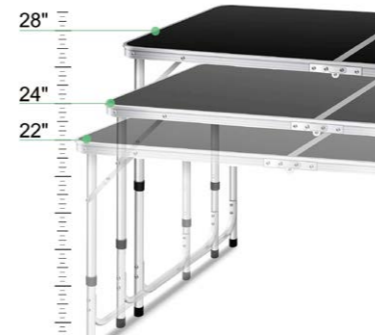

3 Adjustable Heights

Use the button to effortlessly personalize the height to your preference, choose from the 3 heights: 28in, 24in, 22in.