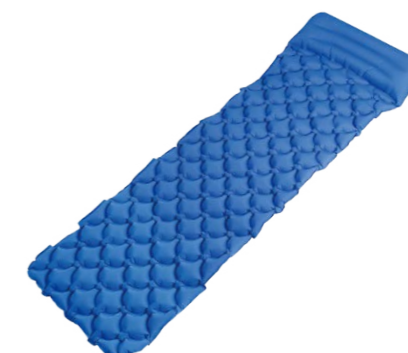

CQD22 Rhombic Inflatable Pad B With Pillow

■ Material: 40D Nylon coated TPU
↘ Open Size: 74"x23.6"x2.4"(188x60x6 cm)
↗ Folding Size: 7.9"x3.5"(20xΦ9 cm)
📦 Weight: 1.2lbs/ 550g
📦 Package: 1pc/polyester bag;25pcs/ctn
📦 Loading: 24306pcs/20'GP;50347pcs/40'GP; 59028pcs/40'HQ