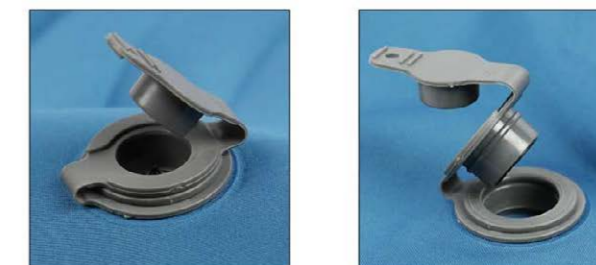

EASY INFLATION AND DEFLATION
Fully Inflation in 3-5 breath.
Simply Deflation by opening the valve and pushing out the air in seconds.

CAMPING SLEEPING