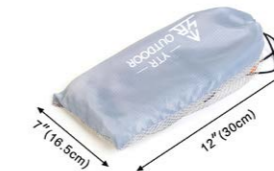

YYD08 CAMPING STOOL

Material:	Aluminum+600D Oxford Fabric
Open Size:	10.6"x9.8"x8.9" (S); 12.6"x11.8"x10.2" (L)
Folding Size:	10.6"x5.5"x2" (S); 11.8"x6.5"x2" (L)
Weight:	0.6lbs /283g (S); 0.8 LBS /380g (L)
Package:	1 pc/cloth bag, 50 pcs/ctn
Loading:	25144pcs/20'GP;52083pcs/40'GP;61063pcs/40'HQ 15152pcs/20'GP;31385pcs/40'GP;36797pcs/40'HQ

Scientific Design: Collapsible and lightweight design makes it portable and easy to carry and store, opening it up for comfortable rest outdoors at any time. Just need several seconds to open it and fold it up, more convenient!

Premium Quality: Well-constructed with durable 600D Oxford cloth and 7075 aluminum for longer lifespan, durable & wear-resistant even under rough conditions.

Materials: Durable Oxford Material as the roof, high-strength aluminum alloy used for table legs

Easy to carry

The stool is as small as one bottle. It fit all backpack side pocket