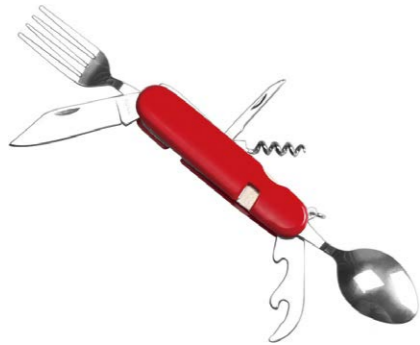

ACCESSORIES

CJ01 6 in 1 Foldable Camping Cutlery Set

Material:	Stainless steel + plastic
Size:	6.1"(15.5cm)
Weight:	0.02lbs/100g
Package:	1pc/opp bag+white box;240pcs/ctn

CJ02 7 in 1 Foldable Portable Camping Tools Set

Material:	430 Stainless Steel+ABS
Size:	0.4"x2"(10x5cm)
Weight:	0.3lbs/138g
Package:	1pc/oxford cloth;120pcs/ctn

CJ05 4 Piece Camping Stainless Steel Kit

Material:	410 stainless steel(spoons,fork)/ 430 stainless steel(chopsticks)
Include:	Chopsticks: 7.3"(18.4cm) Spoons: 6.9"x1.5"(17.5x3.7cm) Fork: 7"x1"(17.7x2.4cm)
Weight:	0.2lbs/75g
Package:	1pc/cloth bag;300pcs/ctn

CJ06 3 Piece Stainless Steel Utensil Set

Material:	Stainless Steel
Include:	Knife: 8.9"(22.6cm) Spoons: 8.1"x1.8"(20.6x4.5cm) Fork: 8.1"x1.1"(20.6x2.8cm)
Weight:	0.2lbs/87g
Package:	1 pc/pe bag