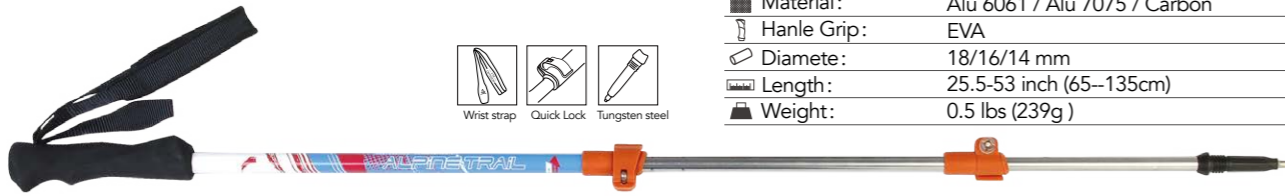

TP715-3 Non-slip Rubber Trekking Poles

Material:	Alu 6061 / Alu 7075 / Carbon
Hanle Grip:	EVA
Diamete:	18/16/14 mm
Length:	25.5-53 inch (65--135cm)
Weight:	0.5 lbs (239g)