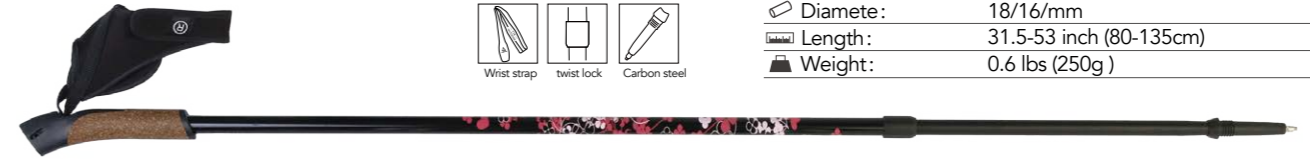

TP626-2 Nordic Walking Poles With Cork Grips

Material:	Alu 6061 / Alu 7075 / Carbon
Handle Grip:	Cork
Diameter:	18/16/mm
Length:	31.5-53 inch (80-135cm)
Weight:	0.6 lbs (250g)