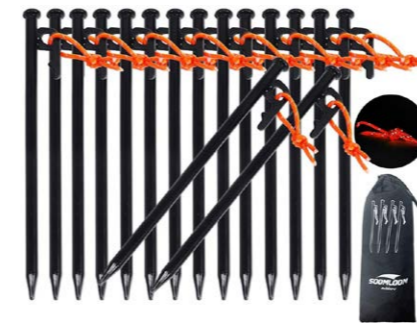

DDS42 Multi-Function Peg Hammer
Material: High carbon steel Aluminum alloy Nylon
Size: 305mm (L) x 110mm (W)
Weight: 380g